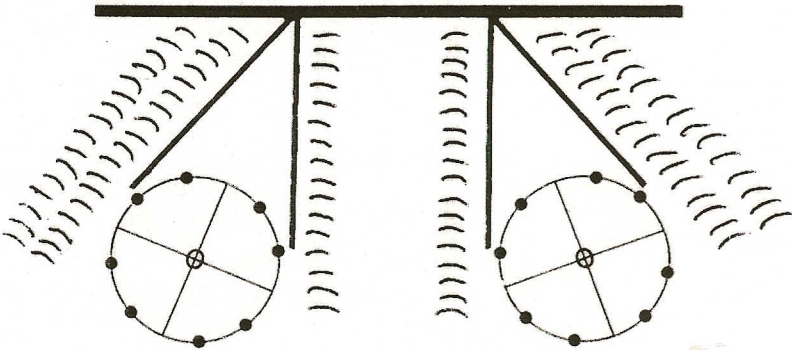

CV SERIES
FLAT FURROWERS
ROTARY HARROWS

FLAT FURROWERS

FLAT BOTTOM FURROWS FOR WIDER & MORE EVEN IRRIGATION

AND

ROTARY HARROWS TO CULTIVATE
THE FURROW BOTTOM TO RETARD THE WATER
FOR A MORE EVEN AND BETTER PENETRATION

CV-300-R FLAT FURROWER WITH
CV-AP-60 ROTARY HARROW

CV-300 FLAT FURROWER WITH
CV-AN-30 HEAD
1 x 3 POST HEAD AVAILABLE

FEATURES

- ★ PLOW TYPE RECESSED CUTTING EDGES
- ★ 1/4 x 4 HI CARBON STEEL BLADES
- ★ ROLL FORMED MOLDBOARD
- ★ SLOTTED HEAD PLATE FOR TWIST SETTING
- ★ HI CARBON STEEL 1 x 8 HEAD BOLTS
- ★ HEAVY DUTY HARROW BEARING
- ★ ADJUSTABLE HARROW SPIKES
- ★ HEAVY DUTY TILT BRACKETS
- ★ WING CROSS BRACE
- ★ SQ. TOOL BAR OR 1 x 3 POST HEADS
- ★ DUAL HARROW HEIGHT SETTING

Domries

FLAT FURROWERS ROTARY HARROWS

FOR ORCHARD & VINEYARD IRRIGATION!
 CULTIVATE THE FURROW BOTTOM -
 RETARD THE FLOW OF WATER -
 HELP TO ELIMINATE WATER CHANNELING -
 AND INSURES A DEEPER & MORE EVEN WATER DISTRIBUTION

FURROWERS SET STRAIGHT FOR EVEN MOVEMENT OF SOIL

FURROWERS AT ANGLE MOVES SOIL TO OUTSIDE

ANGLE SET TO MOVE SOIL TO THE CENTER

MODEL NO.	DESCRIPTION	APPROX. WT.
CV-200	20" Furrower Plain (Less Attaching Head)	52
CV-300	30" Furrower Plain (Less Attaching Head)	64
CV-300-R	30" Furrower For Rotary Harrow (Less Attaching Head)	90
CV-RH-30	Rotary Harrow For 30" Furrower (Complete)	56
CV-AN-30	Mounting Head For Sq. Tool Bar - With Twist Plate	29
CV-AP-60	Mounting Head With 1 x 3 Post 15" High - With Twist Plate	24