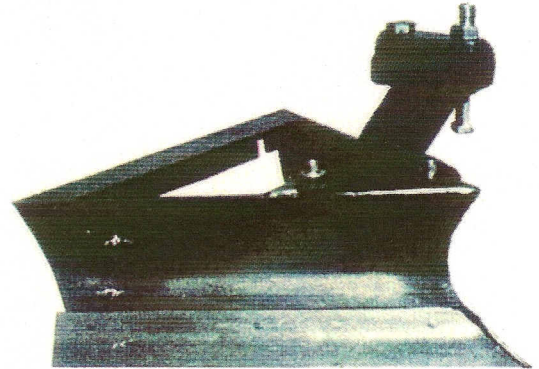

CV SERIES
FLAT FURROWERS
ROTARY HARROWS

FLAT FURROWERS

FLAT BOTTOM FURROWS FOR WIDER & MORE EVEN IRRIGATION

AND

ROTARY HARROWS TO CULTIVATE
THE FURROW BOTTOM TO RETARD THE WATER
FOR A MORE EVEN AND BETTER PENETRATION

CV-300-R FLAT FURROWER WITH
CV-AP-60 ROTARY HARROW

CV-300 FLAT FURROWER WITH
CV-AN-30 HEAD
1 x 3 POST HEAD AVAILABLE

FEATURES

- ★ PLOW TYPE RECESSED CUTTING EDGES
- ★ 1/4 x 4 HI CARBON STEEL BLADES
- ★ ROLL FORMED MOLDBOARD
- ★ SLOTTED HEAD PLATE FOR TWIST SETTING
- ★ HI CARBON STEEL 1 x 8 HEAD BOLTS
- ★ HEAVY DUTY HARROW BEARING
- ★ ADJUSTABLE HARROW SPIKES
- ★ HEAVY DUTY TILT BRACKETS
- ★ WING CROSS BRACE
- ★ SQ. TOOL BAR OR 1 x 3 POST HEADS
- ★ DUAL HARROW HEIGHT SETTING