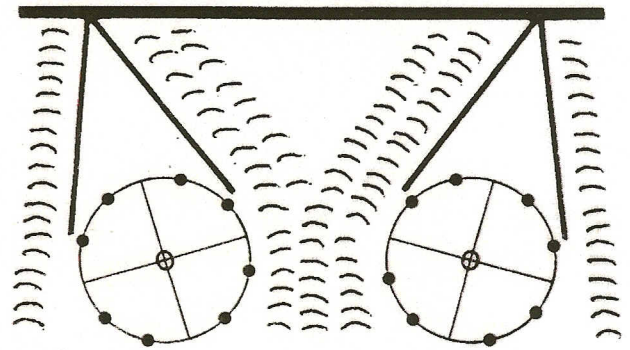

CV SERIES
FLAT FURROWERS
ROTARY HARROWS

FLAT FURROWERS

FLAT BOTTOM FURROWS FOR WIDER & MORE EVEN IRRIGATION

AND

ROTARY HARROWS TO CULTIVATE
THE FURROW BOTTOM TO RETARD THE WATER
FOR A MORE EVEN AND BETTER PENETRATION

Domries

FLAT FURROWERS ROTARY HARROWS

FOR ORCHARD & VINEYARD IRRIGATION!
 CULTIVATE THE FURROW BOTTOM -
 RETARD THE FLOW OF WATER -
 HELP TO ELIMINATE WATER CHANNELING -
 AND INSURES A DEEPER & MORE EVEN WATER DISTRIBUTION

FURROWERS SET STRAIGHT FOR EVEN MOVEMENT OF SOIL

FURROWERS AT ANGLE MOVES SOIL TO OUTSIDE

ANGLE SET TO MOVE SOIL TO THE CENTER

MODEL NO.	DESCRIPTION	APPROX. WT.
CV-200	20" Furrower Plain (Less Attaching Head)	52
CV-300	30" Furrower Plain (Less Attaching Head)	64
CV-300-R	30" Furrower For Rotary Harrow (Less Attaching Head)	90
CV-RH-30	Rotary Harrow For 30" Furrower (Complete)	56
CV-AN-30	Mounting Head For Sq. Tool Bar - With Twist Plate	29
CV-AP-60	Mounting Head With 1 x 3 Post 15" High - With Twist Plate	24