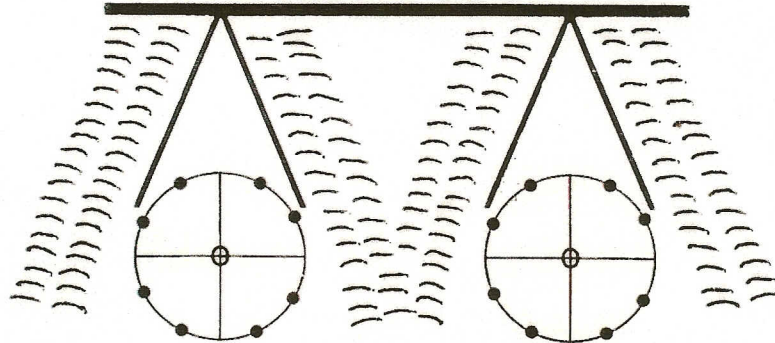

CV SERIES
FLAT FURROWERS
ROTARY HARROWS

FLAT FURROWERS

FLAT BOTTOM FURROWS FOR WIDER & MORE EVEN IRRIGATION

AND

ROTARY HARROWS TO CULTIVATE
THE FURROW BOTTOM TO RETARD THE WATER
FOR A MORE EVEN AND BETTER PENETRATION

CV-300-R FLAT FURROWER WITH
CV-AP-60 ROTARY HARROW

CV-300 FLAT FURROWER WITH
CV-AN-30 HEAD
1 x 3 POST HEAD AVAILABLE

FEATURES

- ★ PLOW TYPE RECESSED CUTTING EDGES
- ★ 1/4 x 4 HI CARBON STEEL BLADES
- ★ ROLL FORMED MOLDBOARD
- ★ SLOTTED HEAD PLATE FOR TWIST SETTING
- ★ HI CARBON STEEL 1 x 8 HEAD BOLTS
- ★ HEAVY DUTY HARROW BEARING
- ★ ADJUSTABLE HARROW SPIKES
- ★ HEAVY DUTY TILT BRACKETS
- ★ WING CROSS BRACE
- ★ SQ. TOOL BAR OR 1 x 3 POST HEADS
- ★ DUAL HARROW HEIGHT SETTING

Domries

FLAT FURROWERS ROTARY HARROWS

FOR ORCHARD & VINEYARD IRRIGATION!
 CULTIVATE THE FURROW BOTTOM -
 RETARD THE FLOW OF WATER -
 HELP TO ELIMINATE WATER CHANNELING -
 AND INSURES A DEEPER & MORE EVEN WATER DISTRIBUTION

FURROWERS SET STRAIGHT FOR EVEN MOVEMENT OF SOIL

FURROWERS AT ANGLE MOVES SOIL TO OUTSIDE

ANGLE SET TO MOVE SOIL TO THE CENTER

MODEL NO.	DESCRIPTION	APPROX. WT.
CV-200	20" Furrower Plain (Less Attaching Head)	52
CV-300	30" Furrower Plain (Less Attaching Head)	64
CV-300-R	30" Furrower For Rotary Harrow (Less Attaching Head)	90
CV-RH-30	Rotary Harrow For 30" Furrower (Complete)	56
CV-AN-30	Mounting Head For Sq. Tool Bar - With Twist Plate	29
CV-AP-60	Mounting Head With 1 x 3 Post 15" High - With Twist Plate	24